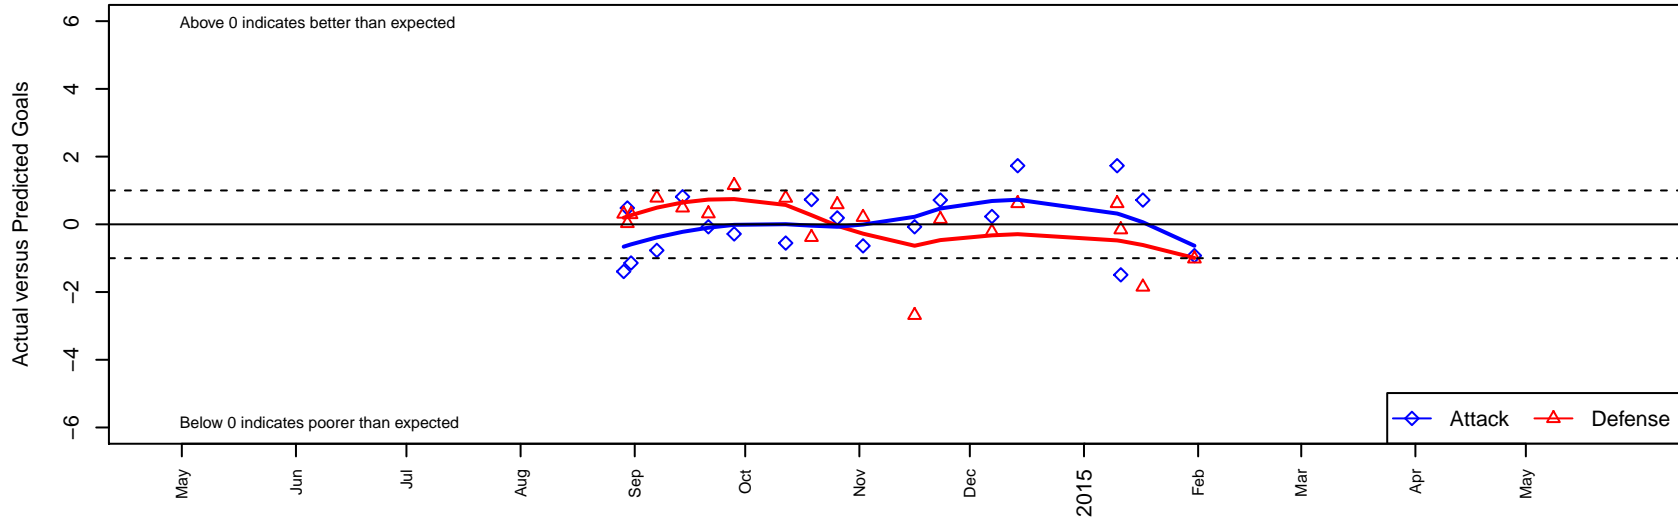

# Mercer Island FC Warriors B97

Mercer Island FC  
 Mercer Island, WA  
 B97 total strength=1635  
 attack=18.09 defense=18.06  
 fall league = NPSL B17D1  
 notes= Zafari 2013, 2014

alt names used:  
 MIFC Warriors 97 324/Zafari  
 MIFC Warriors B97  
 MIFC Warriors

Venues played:  
 2014 Starfire Labor Day Cup U17  
 2014 NPSL B17D1  
 2014 Founders Cup B97

**Mercer Island FC Warriors B97**  
 Dots are actual minus expected GF (blue circles) and GA (red triangles).  
 Blue line is smoothed change in attack strength. Red is smoothed change in defense strength.

**attack and defense variance (black dot)  
relative to other teams  
and top 10 in region**

**attack and defense rating  
relative to others at age  
and all opponents in last 13 months**

**Performance relative to 13 month average**