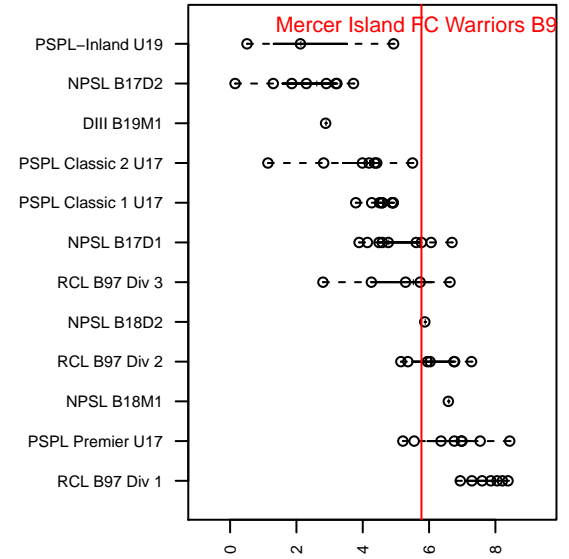

# Mercer Island FC Warriors B97

Mercer Island FC  
 Mercer Island, WA  
 B97 total strength=1635  
 attack=18.09 defense=18.06  
 fall league = NPSL B17D1  
 notes= Zafari 2013, 2014

alt names used:  
 MIFC Warriors 97 324/Zafari  
 MIFC Warriors B97  
 MIFC Warriors

Venues played:  
 2014 Starfire Labor Day Cup U17  
 2014 NPSL B17D1  
 2014 Founders Cup B97

**Mercer Island FC Warriors B97**  
 Dots are actual minus expected GF (blue circles) and GA (red triangles).  
 Blue line is smoothed change in attack strength. Red is smoothed change in defense strength.

**attack and defense variance (black dot)  
relative to other teams  
and top 10 in region**

**attack and defense rating  
relative to others at age  
and all opponents in last 13 months**

**Performance relative to 13 month average**