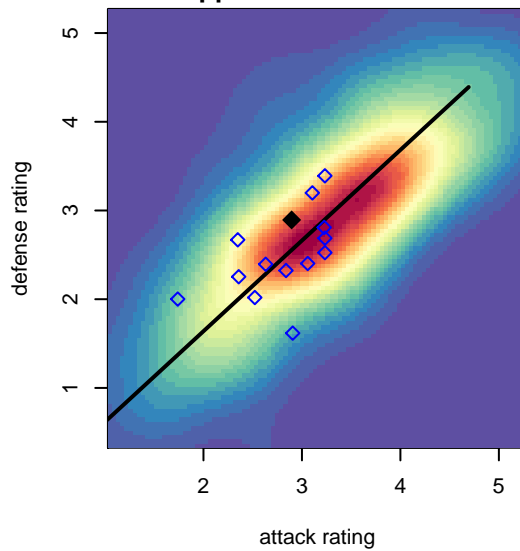

# Mercer Island FC Warriors B97

Mercer Island FC  
 Mercer Island, WA  
 B97 total strength=1635  
 attack=18.09 defense=18.06  
 fall league = NPSL B17D1  
 notes= Zafari 2013, 2014

alt names used:  
 MIFC Warriors 97 324/Zafari  
 MIFC Warriors B97  
 MIFC Warriors

Venues played:  
 2014 Starfire Labor Day Cup U17  
 2014 NPSL B17D1  
 2014 Founders Cup B97

**Mercer Island FC Warriors B97**  
 Dots are actual minus expected GF (blue circles) and GA (red triangles).  
 Blue line is smoothed change in attack strength. Red is smoothed change in defense strength.

**attack and defense variance (black dot)  
relative to other teams  
and top 10 in region**

**attack and defense rating  
relative to others at age  
and all opponents in last 13 months**

**Performance relative to 13 month average**