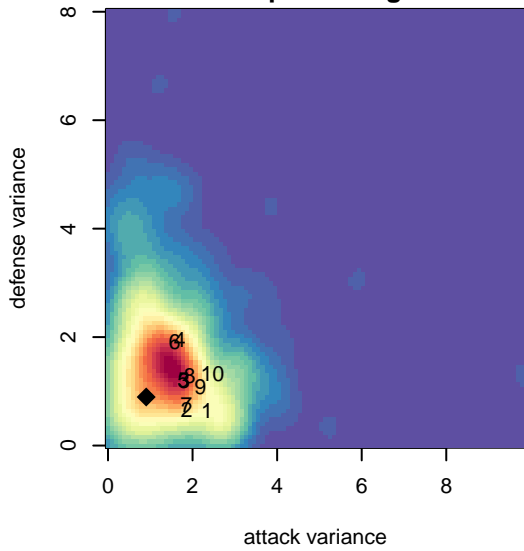

# Mercer Island FC Warriors B97

Mercer Island FC  
 Mercer Island, WA  
 B97 total strength=1635  
 attack=18.09 defense=18.06  
 fall league = NPSL B17D1  
 notes= Zafari 2013, 2014

alt names used:  
 MIFC Warriors 97 324/Zafari  
 MIFC Warriors B97  
 MIFC Warriors

Venues played:  
 2014 Starfire Labor Day Cup U17  
 2014 NPSL B17D1  
 2014 Founders Cup B97

**Mercer Island FC Warriors B97**  
 Dots are actual minus expected GF (blue circles) and GA (red triangles).  
 Blue line is smoothed change in attack strength. Red is smoothed change in defense strength.

**attack and defense variance (black dot)  
relative to other teams  
and top 10 in region**

**attack and defense rating  
relative to others at age  
and all opponents in last 13 months**

**Performance relative to 13 month average**