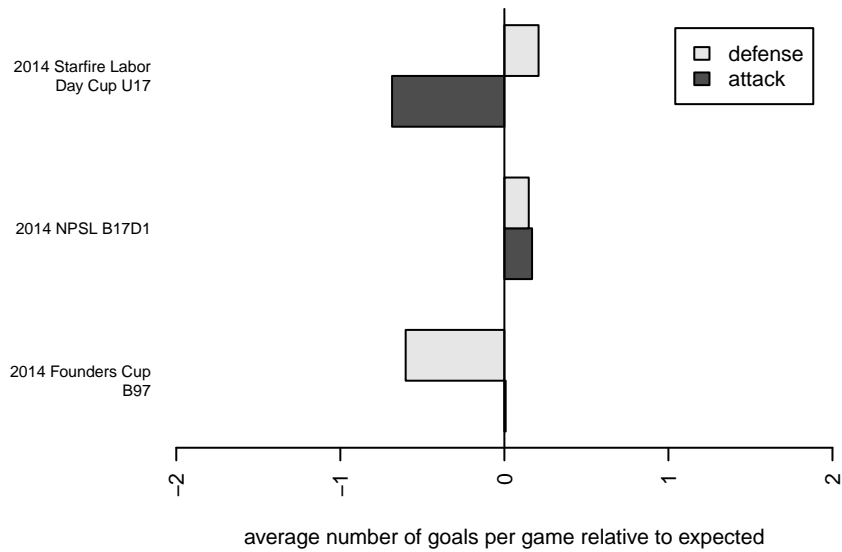

# Mercer Island FC Warriors B97

Mercer Island FC  
 Mercer Island, WA  
 B97 total strength=1635  
 attack=18.09 defense=18.06  
 fall league = NPSL B17D1  
 notes= Zafari 2013, 2014

alt names used:  
 MIFC Warriors 97 324/Zafari  
 MIFC Warriors B97  
 MIFC Warriors

Venues played:  
 2014 Starfire Labor Day Cup U17  
 2014 NPSL B17D1  
 2014 Founders Cup B97

**Mercer Island FC Warriors B97**  
 Dots are actual minus expected GF (blue circles) and GA (red triangles).  
 Blue line is smoothed change in attack strength. Red is smoothed change in defense strength.

**attack and defense variance (black dot)  
relative to other teams  
and top 10 in region**

**attack and defense rating  
relative to others at age  
and all opponents in last 13 months**

**Performance relative to 13 month average**