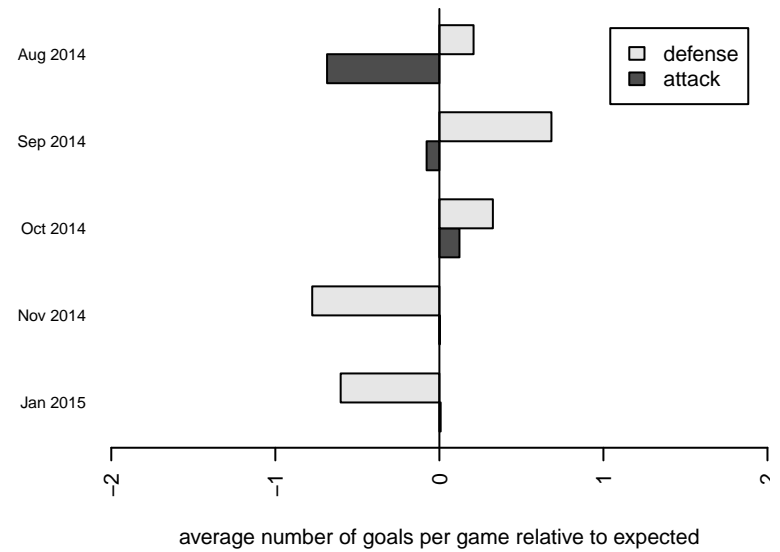

Performance relative to 13 month average